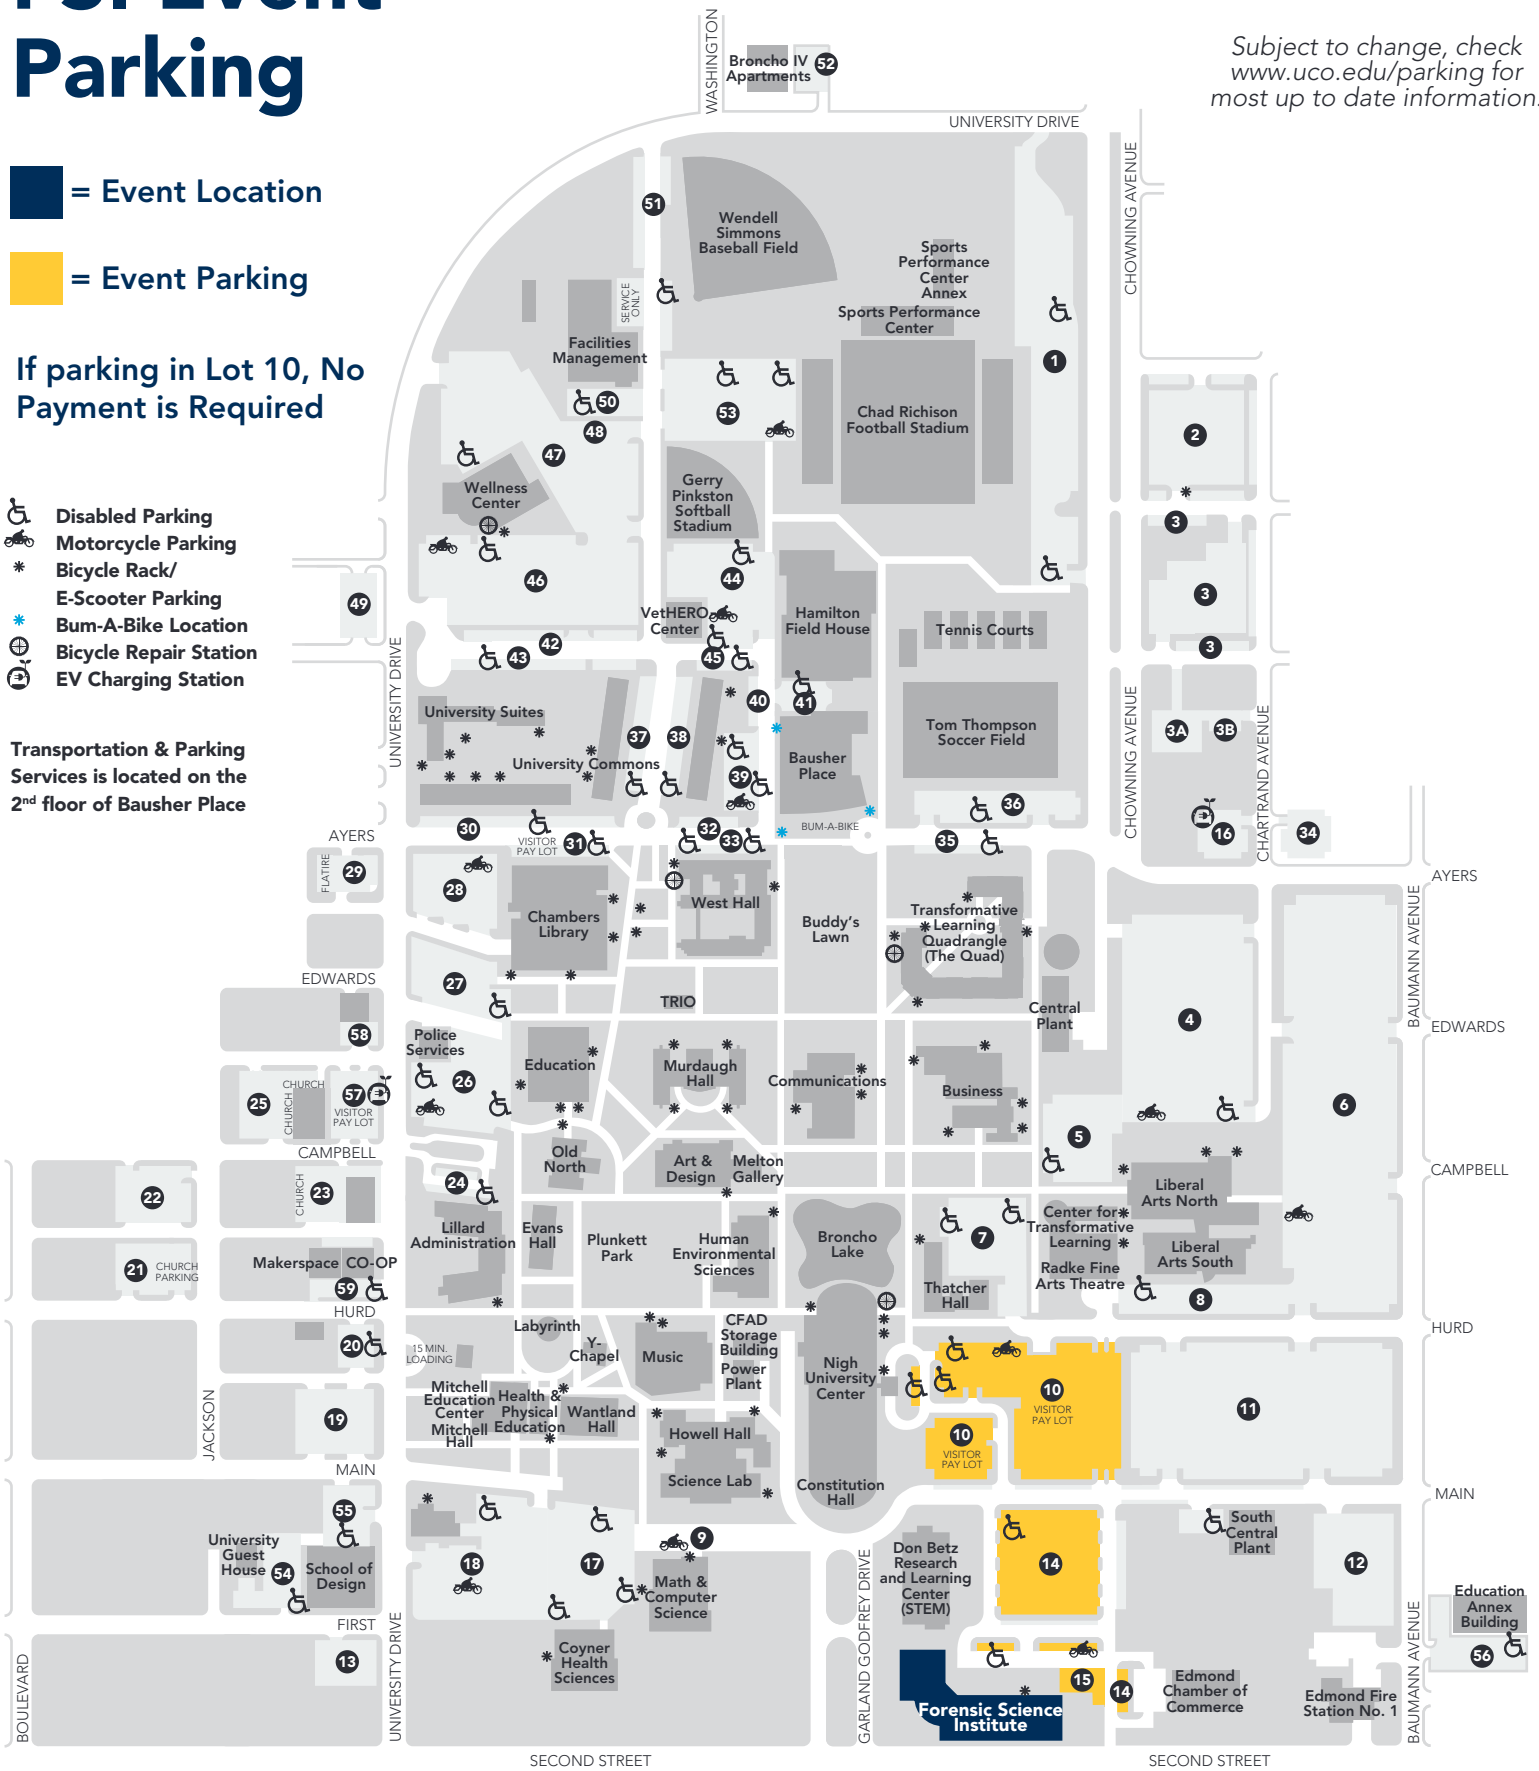

FSI Event Parking

Subject to change, check www.uco.edu/parking for most up to date information.

 = Event Location

 = Event Parking

If parking in Lot 10, No Payment is Required

-  Disabled Parking
-  Motorcycle Parking
-  Bicycle Rack/
E-Scooter Parking
-  Bum-A-Bike Location
-  Bicycle Repair Station
-  EV Charging Station

Transportation & Parking Services is located on the 2nd floor of Bausher Place

UNIVERSITY OF CENTRAL OKLAHOMA
Transportation & Parking Services